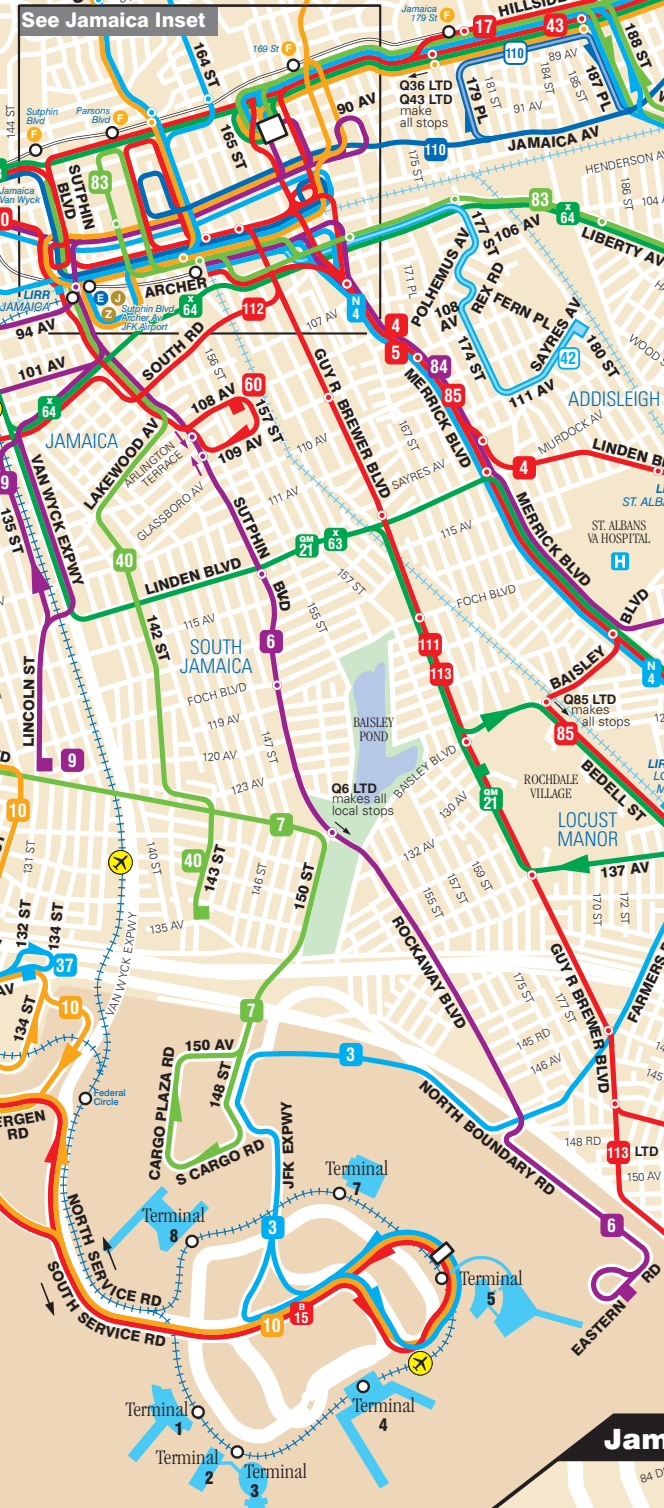

Queens Bus Map

Legend

- **Subway Line**: Circle with letter (e.g., 4, 7, 7A, 7B, 7C, 7D, 7E, 7F, 7G, 7H, 7I, 7J, 7K, 7L, 7M, 7N, 7O, 7P, 7Q, 7R, 7S, 7T, 7U, 7V, 7W, 7X, 7Y, 7Z)
- **Local Bus Service**: Blue line with number (e.g., 48, 208)
- **Full-time Service**: Blue line with number (e.g., 48, 208)
- **Express Bus Service (Dark Green)**: Dark green line with number (e.g., 64)
- **Express Route**: Dark green line with number (e.g., 64)
- **Express Section (no stops)**: Dark green line with number (e.g., 64)
- **Point of Interest**: Square with letter (e.g., H for Hospital, O for Point of Interest)
- **Commuter Rail Station**: Square with letter (e.g., C for Commuter Rail Station)
- **Limited Service**: Blue line with number (e.g., 110)
- **AirTrain**: Yellow line with letter (e.g., J for JFK Airport Service)
- **Full-time Terminal**: Blue line with number (e.g., 48, 208)
- **Part-time Terminal**: Blue line with number (e.g., 48, 208)
- **Direction of Service**: Arrow on the line
- **No Saturday and/or Sunday Service**: Dashed line
- **Select Service Stop**: Square with letter (e.g., S for Select Service Stop)
- **Limited Service Stop**: Square with letter (e.g., L for Limited Service Stop)