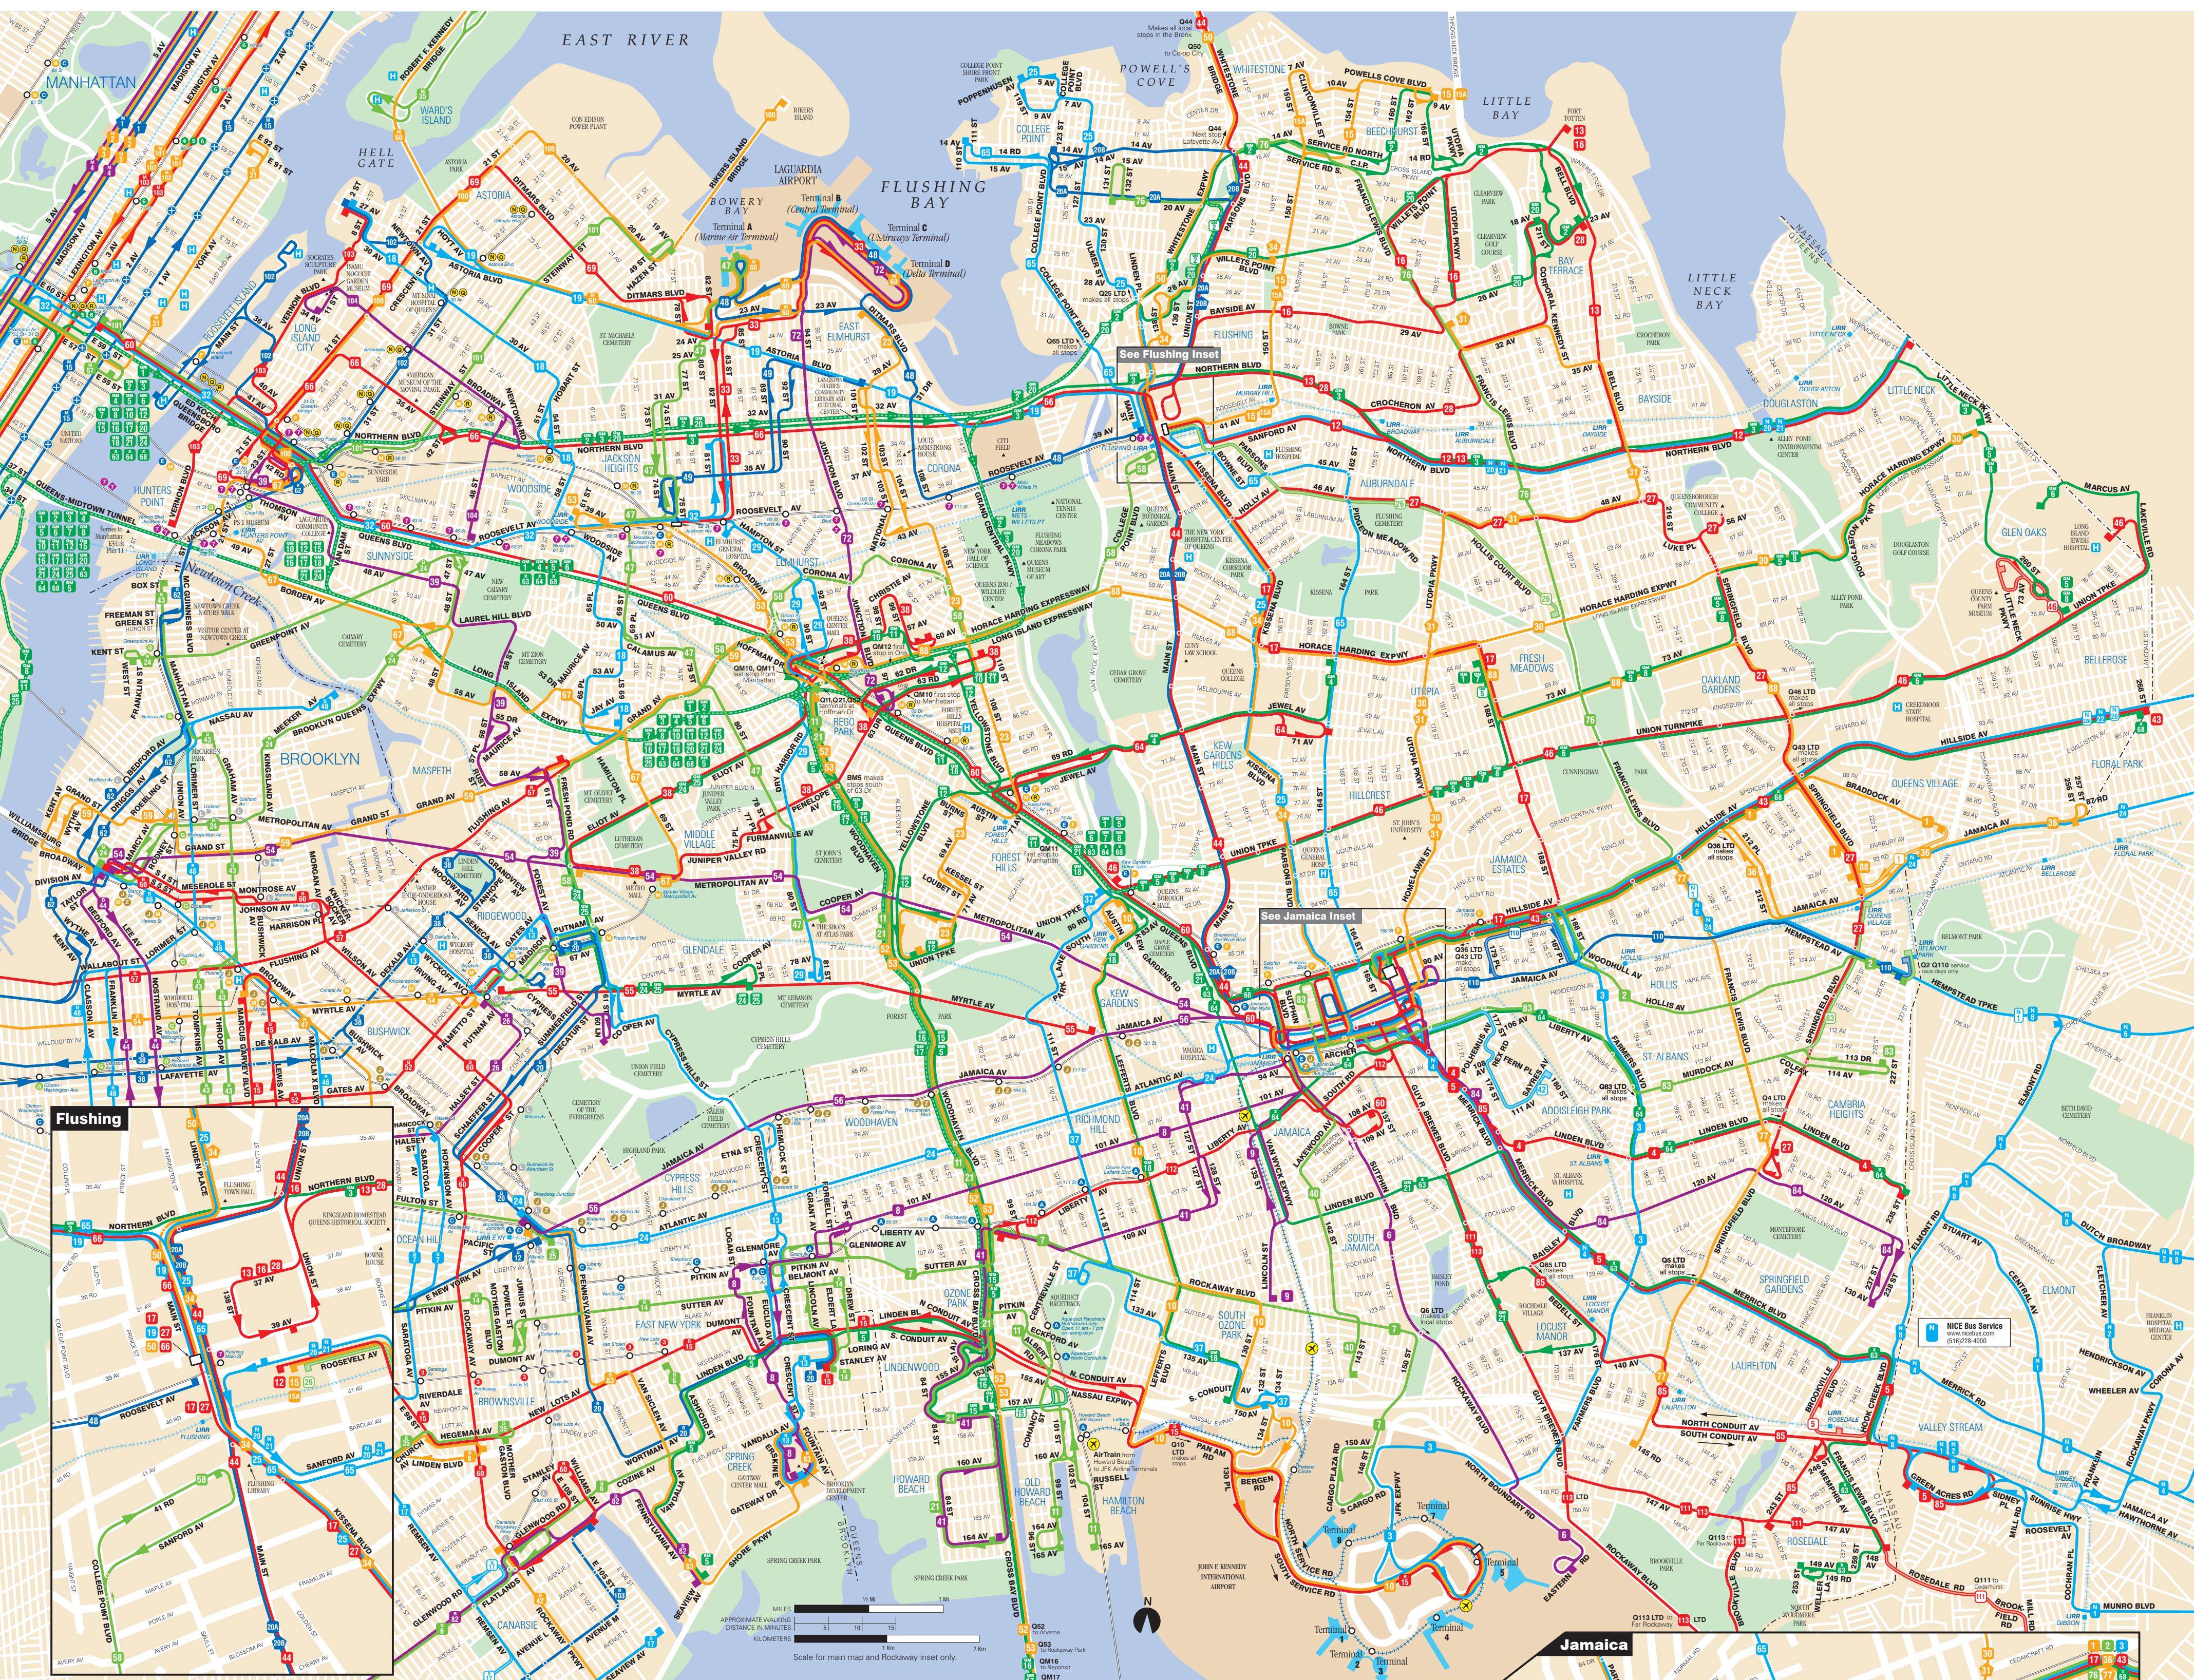

Queens Bus Map

Legend

- **Subway Line**: Circle with letter (e.g., 4, 7, 7A, 7B, 7C, 7D, 7E, 7F, 7G, 7H, 7I, 7J, 7K, 7L, 7M, 7N, 7O, 7P, 7Q, 7R, 7S, 7T, 7U, 7V, 7W, 7X, 7Y, 7Z)
- **Local Bus Service**: Blue line with number (e.g., 48, 208)
- **Full-time Service**: Blue line with number (e.g., 48, 208)
- **Express Bus Service (Dark Green)**: Dark green line with number (e.g., 64)
- **Express Route**: Dark green line with number (e.g., 64)
- **Express Section (no stops)**: Dark green line with number (e.g., 64)
- **Point of Interest**: Square with letter (e.g., H for Hospital, O for Point of Interest)
- **Commuter Rail Station**: Square with letter (e.g., C for Commuter Rail Station)
- **Limited Service**: Blue line with number (e.g., 110)
- **AirTrain**: Yellow line with letter (e.g., J for JFK Airport Service)
- **Full-time Terminal**: Blue line with number (e.g., 48, 208)
- **Part-time Terminal**: Blue line with number (e.g., 48, 208)
- **Direction of Service**: Arrow on the line
- **No Saturday and/or Sunday Service**: Dashed line
- **Select Service Stop**: Square with letter (e.g., S for Select Service Stop)
- **Limited Service Stop**: Square with letter (e.g., L for Limited Service Stop)