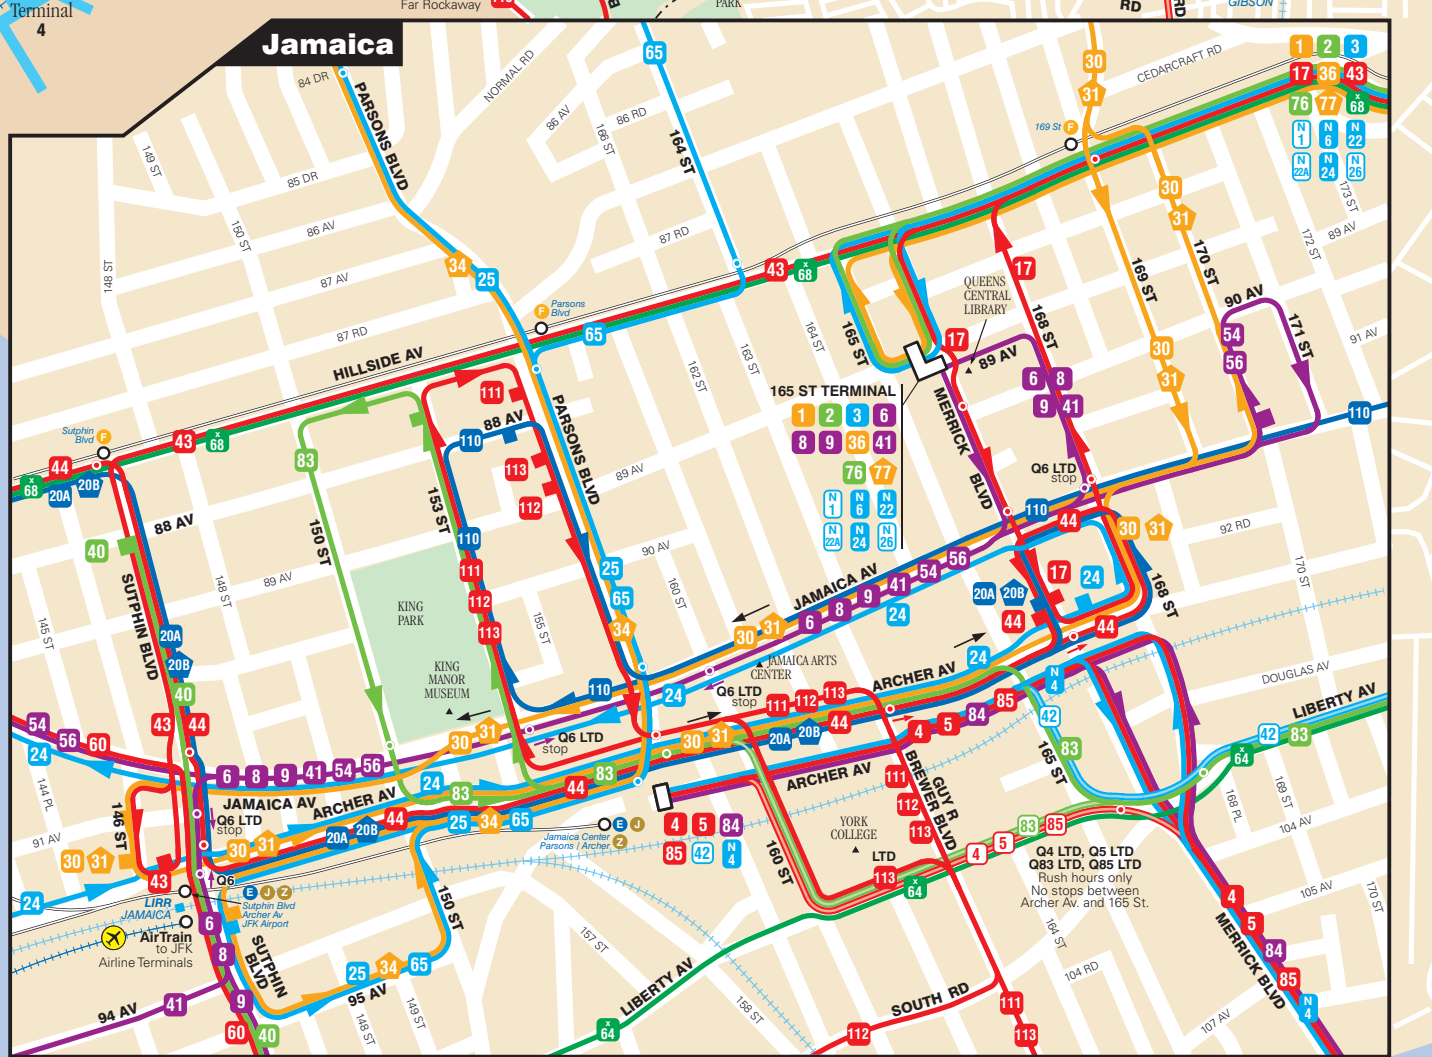

Queens Bus Map

Legend

- **Subway Line**: Circle with letter (e.g., 4, 7, 7A, 7B, 7C, 7D, 7E, 7F, 7G, 7H, 7I, 7J, 7K, 7L, 7M, 7N, 7O, 7P, 7Q, 7R, 7S, 7T, 7U, 7V, 7W, 7X, 7Y, 7Z)
- **Local Bus Service**: Blue line with number (e.g., 48, 208)
- **Full-time Service**: Blue line with number (e.g., 48, 208)
- **Express Bus Service (Dark Green)**: Dark green line with number (e.g., 64)
- **Express Route**: Dark green line with number (e.g., 64)
- **Express Section (no stops)**: Dark green line with number (e.g., 64)
- **Point of Interest**: Square with letter (e.g., H for Hospital, O for Point of Interest)
- **Commuter Rail Station**: Square with letter (e.g., C for Commuter Rail Station)
- **Limited Service**: Blue line with number (e.g., 110)
- **AirTrain**: Yellow line with letter (e.g., J for JFK Airport Service)
- **Full-time Terminal**: Blue line with number (e.g., 48, 208)
- **Part-time Terminal**: Blue line with number (e.g., 48, 208)
- **Direction of Service**: Arrow on the line
- **No Saturday and/or Sunday Service**: Dashed line
- **Select Service Stop**: Square with letter (e.g., S for Select Service Stop)
- **Limited Service Stop**: Square with letter (e.g., L for Limited Service Stop)