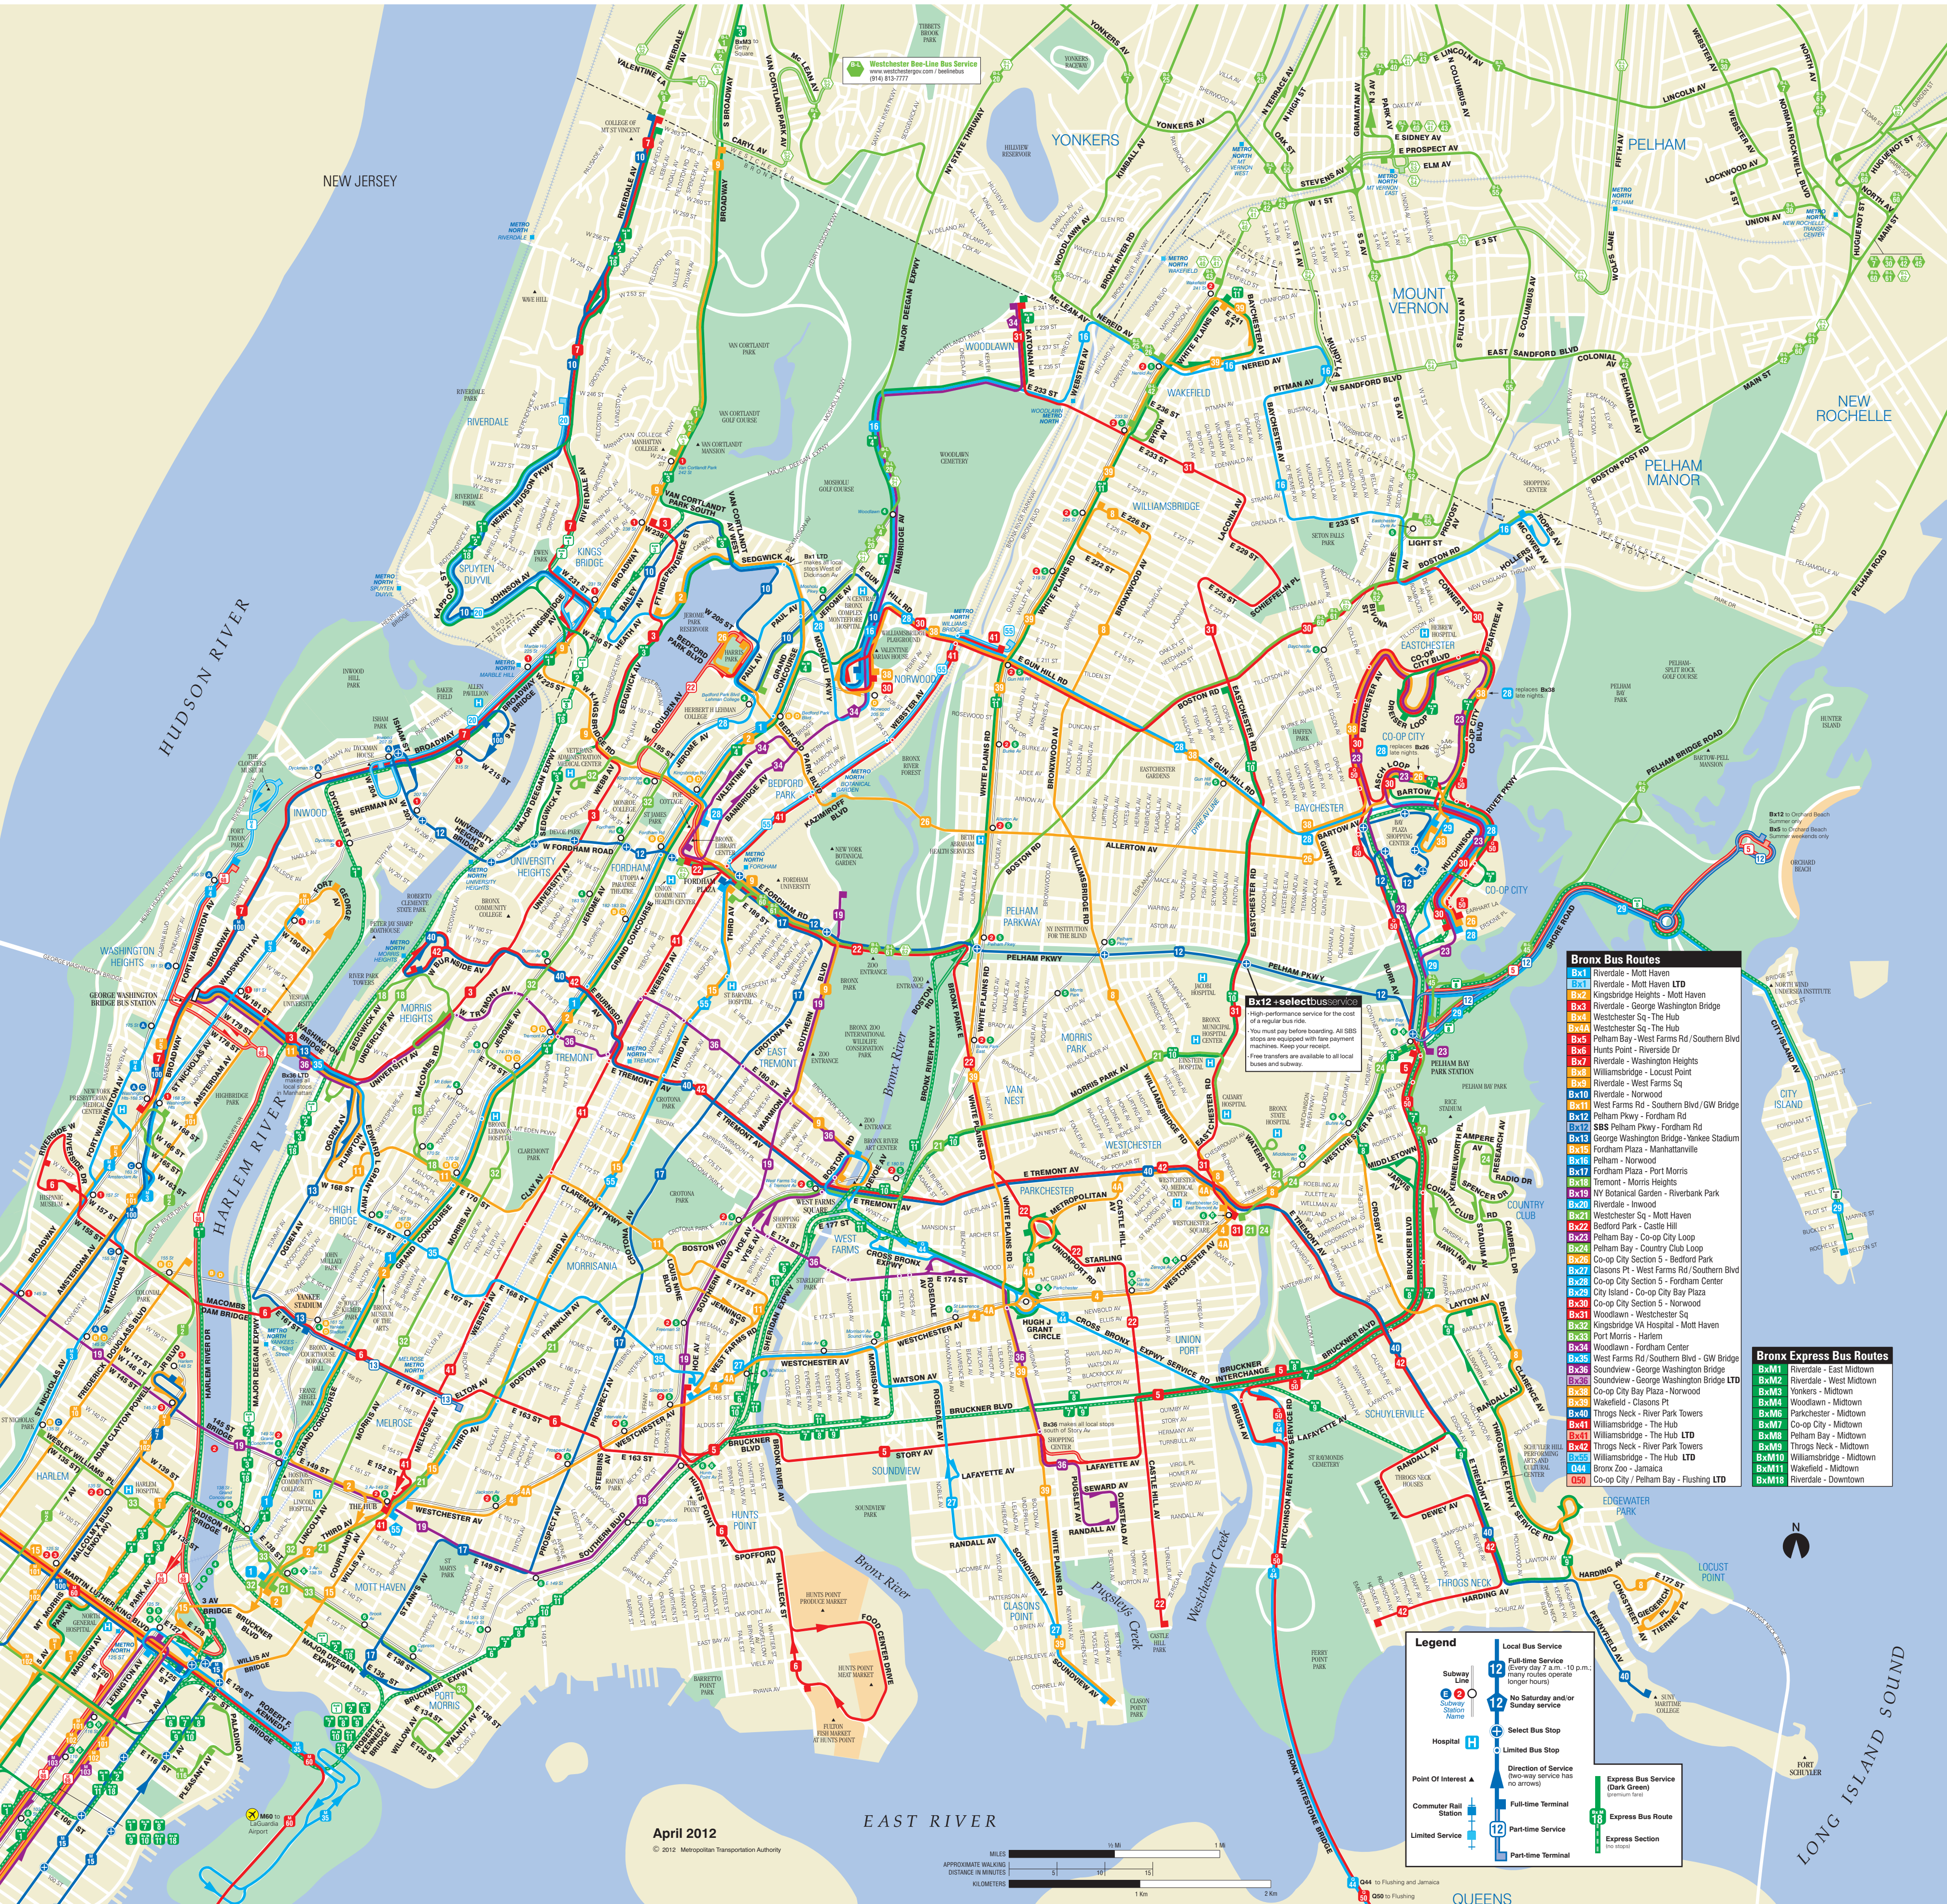

Bronx Bus Map

1. ### Bronx Bus Routes
2. Bx1 Riverdale - Mott Haven
   - Bx2 Kingsbridge Heights - Mott Haven
   - Bx3 Riverdale - George Washington Bridge
   - Bx4 Westchester Sq - The Hub
   - Bx5 Westchester Sq - The Hub
   - Bx6 Pelham Bay - West Farms Rd / Southern Blvd
   - Bx7 Hunts Point - Riverside Dr
   - Bx8 Westchester - Washington Heights
   - Bx9 Williamsbridge - Locust Point
   - Bx10 Riverdale - West Farms Sq
   - Bx11 Riverdale - Norwood
   - Bx12 West Farms Rd - Southern Blvd / GW Bridge
   - Bx13 Pelham Pkwy - Fordham Rd
   - Bx14 SBS Pelham Pkwy - Fordham Rd
   - Bx15 George Washington Bridge - Yankee Stadium
   - Bx16 Fordham Plaza - Manhattanville
   - Bx17 Pelham - Norwood
   - Bx18 Fordham Plaza - Port Morris
   - Bx19 Tremont - Morris Heights
   - Bx20 NY Botanical Garden - Riverbank Park
   - Bx21 Riverdale - Inwood
   - Bx22 Kingsbridge - Mott Haven
   - Bx23 Bedford Park - Castle Hill
   - Bx24 Pelham Bay - Co-op City Loop
   - Bx25 Pelham Bay - Country Club Loop
   - Bx26 Co-op City Section 5 - Bedford Park
   - Bx27 Clasons Pt - West Farms Rd / Southern Blvd
   - Bx28 Co-op City Section 5 - Fordham Center
   - Bx29 City Island - Co-op City Bay Plaza
   - Bx30 Co-op City Section 5 - Norwood
   - Bx31 Woodlawn - Westchester Sq
   - Bx32 Kingsbridge VA Hospital - Mott Haven
   - Bx33 Port Morris - Harlem
   - Bx34 Woodlawn - Fordham Center
   - Bx35 West Farms Rd / Southern Blvd - GW Bridge
   - Bx36 Soundview - George Washington Bridge
   - Bx37 Soundview - George Washington Bridge LTD
   - Bx38 Co-op City Bay Plaza - Norwood
   - Bx39 Wakefield - Clasons Pt
   - Bx40 Throgs Neck - River Park Towers
   - Bx41 Williamsbridge - The Hub LTD
   - Bx42 Throgs Neck - River Park Towers
   - Bx43 Williamsbridge - The Hub LTD
   - Bx44 Bronx Zoo - Jamaica
   - Bx45 Co-op City / Pelham Bay - Flushing LTD
3. ### Bronx Express Bus Routes
4. BxM1 Riverdale - East Midtown
   - BxM2 Riverdale - West Midtown
   - BxM3 Yonkers - Midtown
   - BxM4 Woodlawn - Midtown
   - BxM5 Parkchester - Midtown
   - BxM6 Co-op City - Midtown
   - BxM7 Pelham Bay - Midtown
   - BxM8 Throgs Neck - Midtown
   - BxM9 Williamsbridge - Midtown
   - BxM10 Wakefield - Midtown
   - BxM11 Riverdale - Downtown

Legend

- Subway Line
- Subway Station Name
- Hospital
- Point of Interest
- Commuter Rail Station
- Limited Service
- Local Bus Service
- Full-time Service (Every day 7 a.m. - 10 p.m.; many routes operate longer hours)
- No Saturday and/or Sunday service
- Select Bus Stop
- Limited Bus Stop
- Direction of Service (two-way service has no arrows)
- Full-time Terminal
- Part-time Service
- Part-time Terminal
- Express Bus Service (premium fare)
- Express Bus Route (no stops)
- Express Section (no stops)

April 2012
© 2012 Metropolitan Transportation Authority